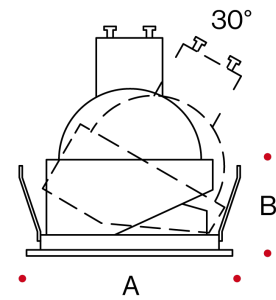

APUA

30-50GR 

POWER SUPPLY
220/240V-50/60Hz

Painted die-cast aluminium ring. Aluminium reflector recessed model with 99,9% aluminium bright finish
GU10 lampholder

Painted die-cast aluminium ring. Aluminium reflector recessed model with 99,9% aluminium bright finish
GU10 lampholder

CODE	LED	LUMEN NOM		DIMENSIONS A-B mm
		HOLE DIMENSIONI	HOLE DIAM.	
17 	GU10	50X30	44	50X30
19 	GU5,3, GU10, TCAC, CL3W-RGB	66X32	59	66X32

COLOR CODE

-  1 - chromed
-  32 -
-  33 - frosted black