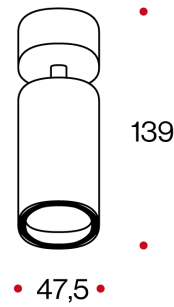

MINITU

Mini proiettore orientabile da binario o con base per parete/soffitto, completo di modulo LED IOB. Orientabile sul piano orizzontale 350° e sul piano verticale 90°. Corpo in alluminio verniciato. Riflettore brillantato con puro alluminio 99,9%, disponibile con apertura del fascio luminoso 15° - 24° - 36°. Schermo di protezione trasparente.

Mini truck-mounted adjustable projector with multi ignition adapter included, or with base for wall-ceiling, complete with IOB LED module. Adjustable on the horizontal plane 350° and on the vertical plane 90°. Body in painted aluminium. Reflector with 99,9% pure aluminium bright finishing, with light beam opening 15° .24° - 36°. Transparent protection screen.

0,400 KG 

POWER SUPPLY
220/240V-50/60Hz

ACCESSORI / ACCESSORIES

Refl. Beam SPOT

15° Beam

Refl. Beam Medium

24° Beam

Refl. Beam Large

Avant-garde mini projector with minimal design, produced in two finishes, black and white

The lighting fixture allows a rotation on the horizontal plane of 350° and an adjustment on the vertical plane of 90°, with a precision aiming system.