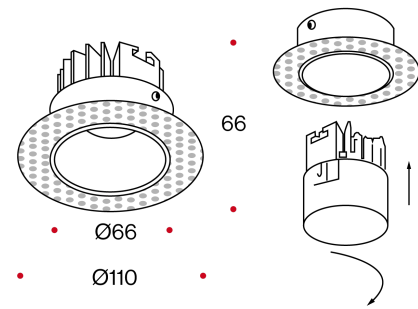

NUVOLA

300 GR 

Corpo in alluminio pressofuso verniciato, Sorgente luminosa led, lente fascio luminoso 24°,36°,60°, dissipatore in alluminio anodizzato driver di alimentazione separato incluso

Painted die-cast aluminium body. LED light source. Lens light beam 24° - 36° - 60°. Anodized aluminium heat sink. Separate power supply included.

CODE	LUMEN NOM			HOLE DIMENSIONI	HOLE DIAM.	DIMENSIONS A-B mm
	LED	W	3000°K 4000°K			
2310   *	SDCM 10	900	1000	66X66	66	66X66

■ COLOR CODE

● **33** - frosted black

• LED COLOR CODE

3000°K- 85

4000°K- 85

* REFLECTOR CODE

24°- lens beam angle

36°- lens beam angle

60°- lens beam angle