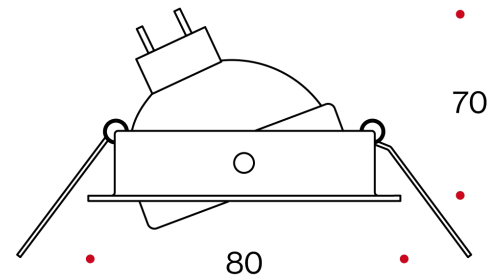

16

Die- cast aluminium ring.
Suitable for lamps 12V or 220/240V GU10, with
porcelain lampholder or LED modules TCAC,
CL3W-RGB.

LED modules see pages 153.

Die- cast aluminium ring.
Suitable for lamps 12V or 220/240V GU10, with
porcelain lampholder or LED modules TCAC,
CL3W-RGB.

LED modules see pages 153.

85 GR

ACCESSORI / ACCESSORIES

A75

Aluminium ring for concrete installation.
Aluminium ring for concrete installation.

CODE	LAMP	LUMEN NOM		DIMENSIONS A-B mm
		HOLE DIMENSIONI	HOLE DIAM.	
16	GU5,3, GU10, TCAC, CL3W-RGB	80X70	60	80X70