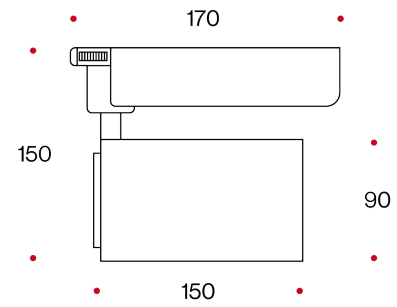

MAXITU

Proiettore da binario orientabile, con adattatore multiaccensione e modulo led COB. inclusi. Corpo in alluminio verniciato. Riflettore brillantato con puro alluminio 99,9%. Completo di box portadriver in alluminio pressofuso verniciato. Orientabile sull'asse orizzontale 350° e sul piano verticale 90°.

Track-mounted adjustable projector with multiple ignition adapter and LED COB included. Body in painted aluminium. Reflector with 99,9% pure aluminium bright finishing. Complete with driver box in painted die-cast aluminium. Adjustable on the horizontal plane 350° and on the vertical plane 90°.

1,2 KG

POWER SUPPLY
220/240V-50/60Hz

ACCESSORI / ACCESSORIES

**Ref. Beam SPOT**

15° Beam

Refl. Beam Medium

24° Beam

**Refl. Beam Large**

36° Beam

CODE	LUMEN NOM				HOLE DIMENSIONI	DIMENSIONS A-B mm
	LED	W	3000°K	4000°K		
57325R 	COB	25	3770	3900	150X150	150X150
57340R 	COB	40	5420	5600	150X150	150X150

■ COLOR CODE

-  **32** - frosted white
-  **33** - frosted black