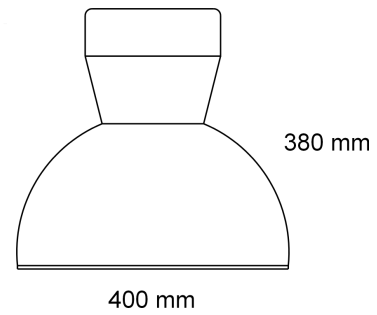

XT.2 LED

POWER SUPPLY
220/240V-50/60Hz

Lampada a sospensione applicazione industriale.
Corpo lampada in alluminio pressofuso colore
grigio. Riflettore in alluminio sabbato ed
anodizzato. Ottica led e Driver incluso

Suspension lamp for industrial application. Lamp
body in gray die-cast aluminium. Reflector in
sandblasted and anodized aluminium. LED optics
and driver included

CODE	LUMEN NOM			
	LED	LAMP	W	4000°K
RDS-GKH-100W₂	1	Philips 2835	100	12000
RDS-GKH-150W₂	1	Philips 2835	150	18000

• LED COLOR CODE
4000°K- 85