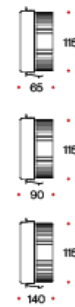

SKY LIGHT OPTICS

POWER SUPPLY
220/240V-50/60Hz

Professional adjustable recessed downlight.
Horizontal rotation 356°, vertical movement 60°.
Reflector with pure aluminum 99.9% bright finish for maximum light recovery and control. Painted aluminium body. Anodized or black painted aluminium heatsink.
The COB LED version is proposed with CRI 85 color rendering also in dimmable version and supplied complete with separate power supply. On request it is possible to have CRI 95 color rendering and LED colors for special applications.

Professional adjustable recessed downlight.
Horizontal rotation 356°, vertical movement 60°.
Reflector with pure aluminum 99.9% bright finish for maximum light recovery and control. Painted aluminium body. Anodized or black painted aluminium heatsink.
The COB LED version is proposed with CRI 85 color rendering also in dimmable version and supplied complete with separate power supply. On request it is possible to have CRI 95 color rendering and LED colors for special applications.

CODE	LUMEN NOM			
	LED	W	3000°K	4000°K
33TCR11120AC	IOB	20	2200	2400
33TCR11130AC	IOB	30	3300	3600
33TCR11140AC	IOB	40	4400	4800
33TCR11125	COB	25	3770	3900
33TCR11135	COB	35	4680	4840
33TF15ACPAR	IOB	15	1650	1800

■ COLOR CODE

- 33 - frosted black
- 10 - frosted alu

• LED COLOR CODE

- 3000°K- 85
- 4000°K- 85

▲ REFLECTOR CODE

- 10° - REFLECTOR BEAM
- 24° - REFLECTOR BEAM
- 45° - REFLECTOR BEAM