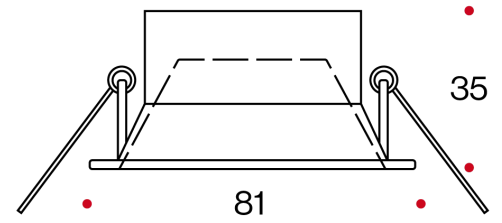

PANIA

50 GR 

POWER SUPPLY
220/240V-50/60Hz

Body in painted die-cast aluminium. GU10
lampholder.

LED modules see pages 153.

Body in painted die-cast aluminium. GU10
lampholder.

LED modules see pages 153.

CODE

LUMEN NOM

	LED	HOLE DIMENSIONI	HOLE DIAM.	DIMENSIONS A-B mm
21 	GU5,3, GU10, TCAC, CL3W-RGB	80x35	73	80x35

COLOR CODE

 **32** - frosted white