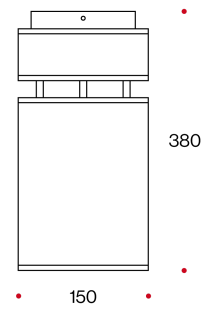

TUBO IP

2,2 - 3,5KG

EMERGENCY 1 or 3 hr POWER SUPPLY 220/240V-50/60Hz

Faro da soffitto professionale con sorgente luminosa a LED. Corpo in alluminio estruso verniciato. Sistema ottico LED completo di riflettore in alluminio brillantato con puro alluminio 99,9% per il massimo recupero e controllo dell'emissione luminosa, con tre fasci luminosi 15°, 38°, 60°. Modulo LED COB. Alimentazione integrata.

Professional ceiling light with LED light source. Extruded aluminium painted body. LED optical system complete with aluminium reflector with 99,9% pure aluminium bright finishing for the maximum luminous efficiency and control of the light emission. Light beams 15°-38°-60°. Use of LED module COB. Built-in power supply.

CODE	LUMEN NOM				
	LED	W	3000°K	DIMENSIONS A-Bmm	WEIGHT
4512	COB	12	2000	150X380	2,2 KG
4518	COB	18	2800	150X380	2,9 KG
4525	COB	25	3770	150X380	3,3 KG

■ COLOR CODE

- 10 - frosted alu
- 32 - frosted white
- 33 - frosted black
- 75 - corten