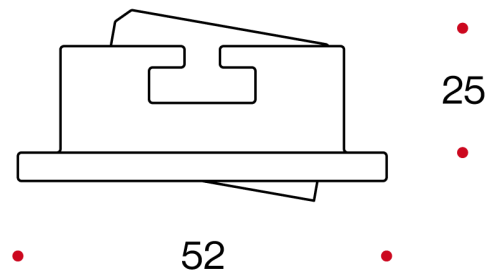

950

30 GR

Micro faretto ad incasso orientabile a LED in alluminio tornito. Trattamento anodizzante. Modulo 1LED completo di lente 10° o 30° incluso.

Driver deve essere ordinato a parte a seconda delle esigenze.

Micro recessed adjustable turned aluminium LED spotlight. Anodized treatment. 1LED module complete with lens 10° or 30° included.

Driver must be ordered separately according to requirements.

CODE	LUMEN NOM					
	LED	W	3000°K	HOLE DIMENSIONI	DIMENSIONS A-B mm	WEIGHT
950	SSZ5	2	220	43	52X25	30 GR