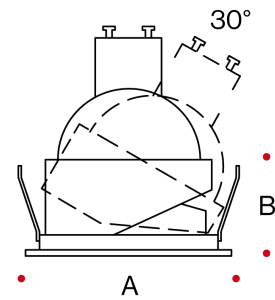

# APUA

30-50GR 

POWER SUPPLY  
220/240V-50/60Hz

Painted die-cast aluminium ring. Aluminium reflector recessed model with 99,9% aluminium bright finish  
GU10 lampholder

Painted die-cast aluminium ring. Aluminium reflector recessed model with 99,9% aluminium bright finish  
GU10 lampholder

CODE	LED	LUMEN NOM		DIMENSIONS A-B mm
		HOLE DIMENSIONI	HOLE DIAM.	
17 	GU10	50X30	44	50X30
19 	GU5,3, GU10, TCAC, CL3W-RGB	66X32	59	66X32