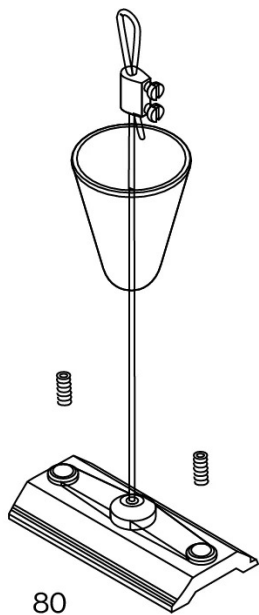

BINARI E ACCESSORI

Single phase 3 circuits track. Max current 16A.
Supply voltage 230V 50Hz.

Single phase 3 circuits track. Max current 16A.
Supply voltage 230V 50Hz.

ACCESSORI / ACCESSORIES

NB6001.F.
FEEDER
FEEDER

NB6001.V.
MECHANICAL COUPLER
MECHANICAL COUPLER

NB6001.D.
90° CONNECTOR
90° CONNECTOR

NB6001.M

DEAD END

DEAD END

80

NB6001.S

WIRE HANGER

WIRE HANGER

**NB6001.K**

STRAIGHT CONNECTOR

STRAIGHT CONNECTOR

70

NB6001.H

ADAPTER

ADAPTER