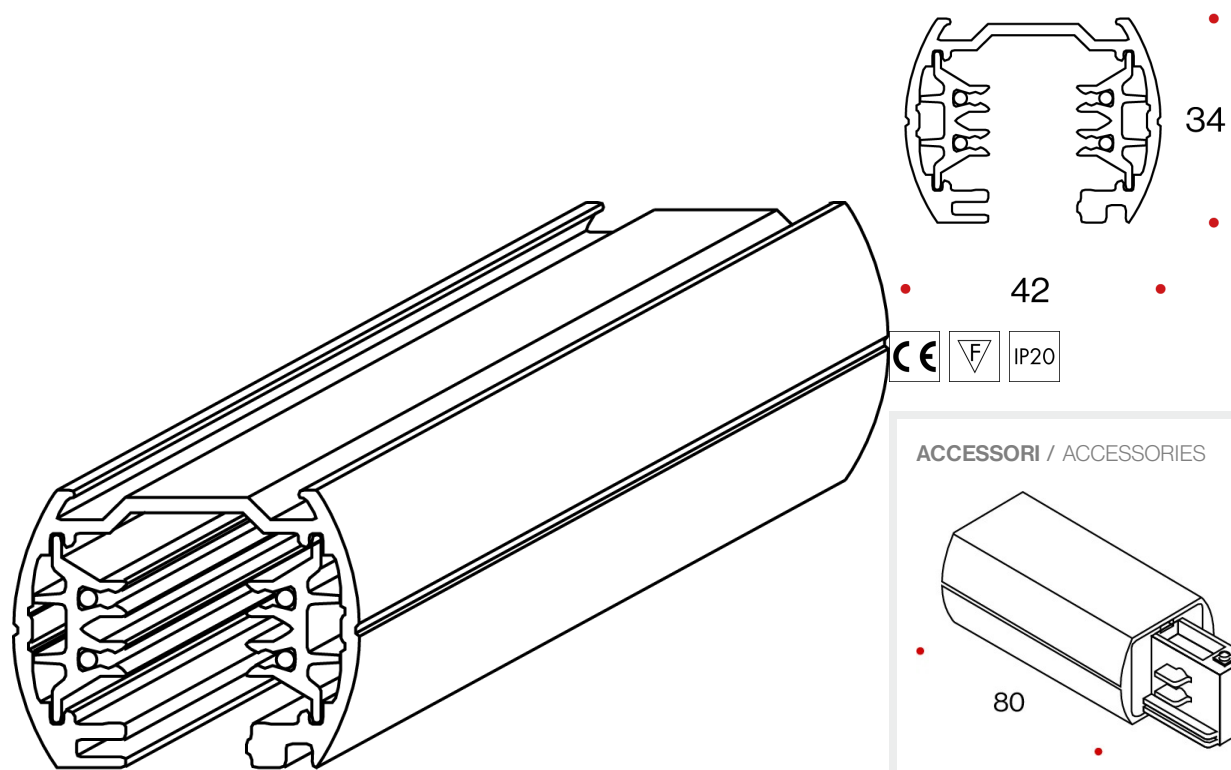

BINARI E ACCESSORI

Single phase 3 circuits track. Max current 16A.
Supply voltage 230V 50Hz.

Single phase 3 circuits track. Max current 16A.
Supply voltage 230V 50Hz.

ACCESSORI / ACCESSORIES

NB6001.F.
FEEDER
FEEDER

NB6001.V.
MECHANICAL COUPLER
MECHANICAL COUPLER

NB6001.D.
90° CONNECTOR
90° CONNECTOR

NB6001.M

DEAD END

DEAD END

80

NB6001.S

WIRE HANGER

WIRE HANGER

**NB6001.K**

STRAIGHT CONNECTOR

STRAIGHT CONNECTOR

70

NB6001.H

ADAPTER

ADAPTER