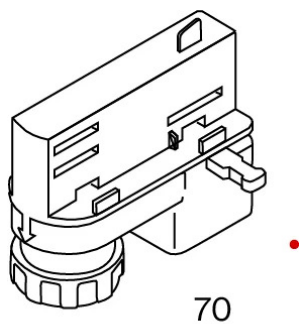

NB6001.V.
MECHANICAL COUPLER
MECHANICAL COUPLER

NB6001.D.
90° CONNECTOR
90° CONNECTOR

NB6001.M

DEAD END

DEAD END

80

NB6001.S

WIRE HANGER

WIRE HANGER

**NB6001.K**

STRAIGHT CONNECTOR

STRAIGHT CONNECTOR

70

NB6001.H

ADAPTER

ADAPTER