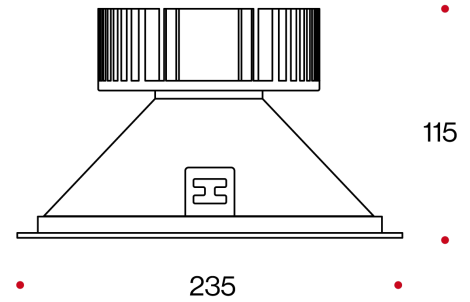

TWISTER 235

Professional recessed downlight with painted die-cast aluminium frame ring.
Aluminium reflector with 99,9% pure aluminium bright finish.
Heat sink in anodized or black painted aluminium.
The version with LED COB is proposed with color rendering CRI 85 also in dimmable and supplied with separate power supply.
On request you can have CRI 95 color rendering and LED coloration for special applications. In addition, the downlight is available with the innovative IOB LED.

Professional recessed downlight with painted die-cast aluminium frame ring.
Aluminium reflector with 99,9% pure aluminium bright finish.
Heat sink in anodized or black painted aluminium.
The version with LED COB is proposed with color rendering CRI 85 also in dimmable and supplied with separate power supply.
On request you can have CRI 95 color rendering and LED coloration for special applications. In addition, the downlight is available with the innovative IOB LED.

1 KG

POWER SUPPLY
220/240V-50/60Hz

ACCESSORI / ACCESSORIES

TW 235 PC IP

IP54 grade opal polycarbonate screen
IP54 grade opal polycarbonate screen

TW 235 PC IP

TW 235 PC IP

CODE

LUMEN NOM

LED W 3000°K 4000°K	HOLE DIMENSIONI	HOLE DIAM.	DIMENSIONS A-B mm

5020AC ■ IOB