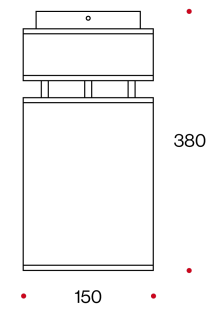

TUBO IP

2,2 - 3,5KG 

Faro da soffitto professionale con sorgente luminosa a LED. Corpo in alluminio estruso verniciato. Sistema ottico LED completo di riflettore in alluminio brillantato con puro alluminio 99,9% per il massimo recupero e controllo dell'emissione luminosa, con tre fasci luminosi 15°, 38°, 60°. Modulo LED COB. Alimentazione integrata.

Professional ceiling light with LED light source. Extruded aluminium painted body. LED optical system complete with aluminium reflector with 99,9% pure aluminium bright finishing for the maximum luminous efficiency and control of the light emission. Light beams 15°-38°-60°. Use of LED module COB. Built-in power supply.

| CODE | LUMEN NOM | | | | | |
|--|-----------|----|--------|--------|-----------------|-------------------|
| | LED | W | 3000°K | 4000°K | HOLE DIMENSIONI | DIMENSIONS A-B mm |
| 4512  | COB | 12 | 2000 | 2080 | 150X380 | 150X380 |
| 4518  | COB | 18 | 2800 | 2920 | 150X380 | 150X380 |
| 4525  | COB | 25 | 3770 | 3900 | 150X380 | 150X380 |

COLOR CODE

-  10 - frosted alu
-  32 - frosted white
-  33 - frosted black
-  75 - corten

LED COLOR CODE

- 2200°K- 85
- 3000°K- 85
- 3500°K- 85
- 4000°K- 85
- 5000°K- 85

REFLECTOR CODE

- 15° - REFLECTOR BEAM
- 38° - REFLECTOR BEAM
- 60° - REFLECTOR BEAM