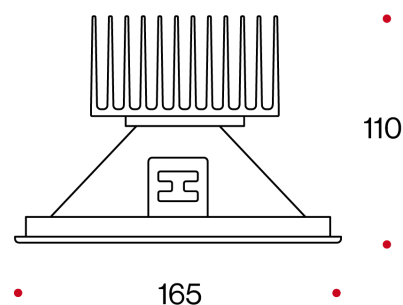

# POLO 165

200 GR 

POWER SUPPLY  
220/240V-50/60Hz

Faro ad incasso professionale, anello telaio faro in pressofusione di alluminio verniciato.

Riflettore in alluminio brillantato con puro alluminio 99,9%. Dissipatore di calore in alluminio anodizzato o verniciato nero.

On request it is possible to have CRI 95 color rendering and LED colors for special applications. Always on request it is possible to supply the downlight with IP54 protection.

CODE	LUMEN NOM					
	LED	W	3000°K	HOLE DIMENSIONI	DIMENSIONS A-B mm	WEIGHT
017AC15 	IOB 60°	15	1650	150	110X165	600 GR
017AC20 	IOB 60°	20	2200	150	110X165	600 GR
017AC30 	IOB 60°	30	3300	150	110X165	600 GR
01718 	COB 60°	18	2800	150	110X165	600 GR
01725 	COB 60°	25	3770	150	110X165	600 GR
01740 	COB 60°	40	5420	150	110X165	600 GR