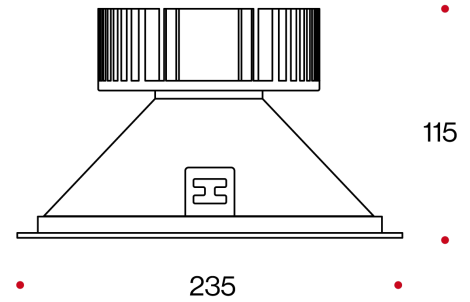

TWISTER 235

Professional recessed downlight with painted die-cast aluminium frame ring.
Aluminium reflector with 99,9% pure aluminium bright finish.
Heat sink in anodized or black painted aluminium.
The version with LED COB is proposed with color rendering CRI 85 also in dimmable and supplied with separate power supply.
On request you can have CRI 95 color rendering and LED coloration for special applications. In addition, the downlight is available with the innovative IOB LED.

Professional recessed downlight with painted die-cast aluminium frame ring.
Aluminium reflector with 99,9% pure aluminium bright finish.
Heat sink in anodized or black painted aluminium.
The version with LED COB is proposed with color rendering CRI 85 also in dimmable and supplied with separate power supply.
On request you can have CRI 95 color rendering and LED coloration for special applications. In addition, the downlight is available with the innovative IOB LED.

1 KG

POWER SUPPLY
220/240V-50/60Hz

ACCESSORI / ACCESSORIES

TW 235 PC IP

IP54 grade opal polycarbonate screen
IP54 grade opal polycarbonate screen

TW 235 PC IP

TW 235 PC IP

CODE

LUMEN NOM

LED W	3000°K	4000°K	HOLE DIMENSIONI	HOLE DIAM.	DIMENSIONS A-B mm
5020AC	•	•