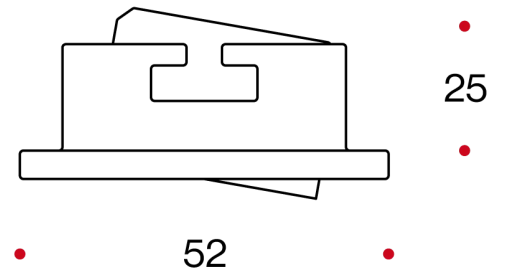

950

30 GR

Micro faretto ad incasso orientabile a LED in alluminio tornito. Trattamento anodizzante. Modulo 1LED completo di lente 10° o 30° incluso.
Driver deve essere ordinato a parte a seconda delle esigenze.

Micro recessed adjustable turned aluminium LED spotlight. Anodized treatment. 1LED module complete with lens 10° or 30° included.
Driver must be ordered separately according to requirements.

CODE	LED			LUMEN NOM			
	W	3000°K	4000°K	HOLE DIMENSIONI	HOLE DIAM.	DIMENSIONS A-B mm	
950 *	SSZ5	2	220	280	52X25	43	52X25