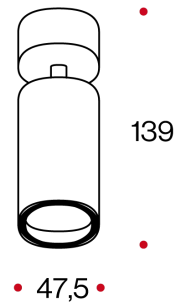

## MINITU

Mini proiettore orientabile da binario o con base per parete/soffitto, completo di modulo LED IOB. Orientabile sul piano orizzontale 350° e sul piano verticale 90°. Corpo in alluminio verniciato. Riflettore brillantato con puro alluminio 99,9%, disponibile con apertura del fascio luminoso 15° - 24° - 36°. Schermo di protezione trasparente.

Mini truck-mounted adjustable projector with multi ignition adapter included, or with base for wall-ceiling, complete with IOB LED module. Adjustable on the horizontal plane 350° and on the vertical plane 90°. Body in painted aluminium. Reflector with 99,9% pure aluminium bright finishing, with light beam opening 15° - 24° - 36°. Transparent protection screen.

## ACCESSORI / ACCESSORIES

**Ref. Beam SPOT**

15° Beam

**Refl. Beam Medium**

24° Beam

**Refl. Beam Large**

36° Beam

CODE	LUMEN NOM			
	LED	W	3000°K	4000°K
57408R WITH ADAPTER FOR TRACK 	COB	8	800	900
57408B WITH BASE 	COB	8	800	900

**■ COLOR CODE**

-  **32** - frosted white
-  **33** - frosted black

**• LED COLOR CODE**

- 3000°K**- 85
- 4000°K**- 85

**▲ REFLECTOR CODE**

- 15°** - REFLECTOR BEAM
- 24°** - REFLECTOR BEAM
- 36°** - REFLECTOR BEAM