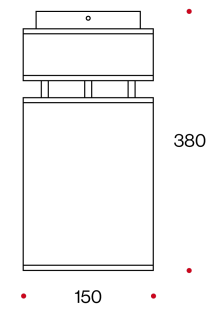

TUBO IP

2,2 - 3,5KG 

Faro da soffitto professionale con sorgente luminosa a LED. Corpo in alluminio estruso verniciato. Sistema ottico LED completo di riflettore in alluminio brillantato con puro alluminio 99,9% per il massimo recupero e controllo dell'emissione luminosa, con tre fasci luminosi 15°-38°-60°. Modulo LED COB. Alimentazione integrata.

Professional ceiling light with LED light source. Extruded aluminium painted body. LED optical system complete with aluminium reflector with 99,9% pure aluminium bright finishing for the maximum luminous efficiency and control of the light emission. Light beams 15°-38°-60°. Use of LED module COB. Built-in power supply.

| CODE | LUMEN NOM | | | | | |
|--|-----------|----|--------|--------|-----------------|-------------------|
| | LED | W | 3000°K | 4000°K | HOLE DIMENSIONI | DIMENSIONS A-B mm |
| 4512  | COB | 12 | 2000 | 2080 | 150X380 | 150X380 |
| 4518  | COB | 18 | 2800 | 2920 | 150X380 | 150X380 |
| 4525  | COB | 25 | 3770 | 3900 | 150X380 | 150X380 |

■ COLOR CODE

-  10 - frosted alu
-  32 -
-  33 - frosted black
-  75 - corten

• LED COLOR CODE

- 2200°K- 85
- 3000°K- 85
- 3500°K- 85
- 4000°K- 85
- 5000°K- 85

▲ REFLECTOR CODE

- 15° - REFLECTOR BEAM
- 38° - REFLECTOR BEAM
- 60° - REFLECTOR BEAM