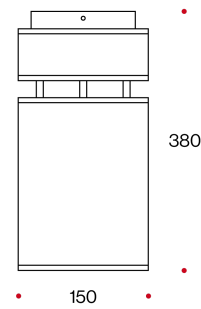

TUBO IP

2,2 - 3,5KG 

C.R.I. > 95 **EMERGENCY 1 or 3 hr** POWER SUPPLY 220/240V-50/60Hz

Professional ceiling light with LED light source. Extruded aluminium painted body. LED optical system complete with aluminium reflector with 99,9% pure aluminium bright finishing for the maximum luminous efficiency and control of the light emission. Light beams 15°-38°-60° Use of LED module COB. Built-in power supply.

Professional ceiling light with LED light source. Extruded aluminium painted body. LED optical system complete with aluminium reflector with 99,9% pure aluminium bright finishing for the maximum luminous efficiency and control of the light emission. Light beams 15°-38°-60° Use of LED module COB. Built-in power supply.

CODE	LUMEN NOM					HOLE DIMENSIONI	DIMENSIONS A-B mm
	LED	W	3000°K	4000°K			
4512 	COB	12	2000	2080	150X380	150X380	
4518 	COB	18	2800	2920	150X380	150X380	
4525 	COB	25	3770	3900	150X380	150X380	

■ COLOR CODE

-  **10** - frosted alu
-  **32** -
-  **33** - frosted black
-  **75** - corten

• LED COLOR CODE

- 2200°K**- 85
- 3000°K**- 85
- 3500°K**- 85
- 4000°K**- 85
- 5000°K**- 85

▲ REFLECTOR CODE

- 15°** - REFLECTOR BEAM
- 38°** - REFLECTOR BEAM
- 60°** - REFLECTOR BEAM