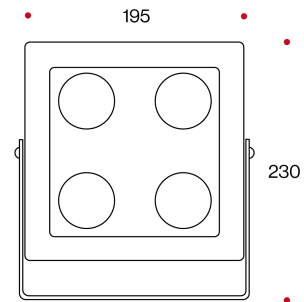

ROMA RGB

Square shape professional projector for lighting of buildings, gardens, shops, etc. Anodized aluminum housing painted with epoxy powder suitable for use in environments with high salinity. Perfect waterproof seal in any conditions thanks to silicone gaskets and to brass waterproof cable glands. Prismatic lenses with spot, medium or large beam angles. Protective tempered glass resistant to thermal shock. Multicolor RGB sources

CODE	LUMEN NOM				
	LED	LAMP	W	HOLE DIMENSIONI	DIMENSIONS A-B mm
3104173 	SSP5II	4XCL3W-RGB	36	195X230X110	195X230X110

4,5 KG 

POWER SUPPLY
220/240V-50/60Hz

■ COLOR CODE

-  10 - frosted alu
-  33 - frosted black
-  32 -