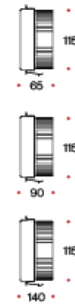

# SKY LIGHT OPTICS

POWER SUPPLY  
220/240V-50/60Hz

Ottiche complete di anello decorativo esterno per Mod. SKYLIGHT pag. XX. Anello decorativo esterno, anello portante del modulo LED e dissipatore di calore in alluminio pressofuso verniciato. Molle di fissaggio "easy change" in acciaio inox. Completo di modulo LED ed alimentatore separato dove previsto.

Professional adjustable recessed downlight. Horizontal rotation 356°, vertical movement 60°. Reflector with pure aluminum 99.9% bright finish for maximum light recovery and control. Painted aluminium body. Anodized or black painted aluminium heatsink. The COB LED version is proposed with CRI 85 color rendering also in dimmable version and supplied complete with separate power supply. On request it is possible to have CRI 95 color rendering and LED colors for special applications.

## ■ COLOR CODE

- 33 - frosted black
- 32 - frosted white
- 10 - frosted alu

## ▲ REFLECTOR CODE

- 10° - REFLECTOR BEAM
- 24° - REFLECTOR BEAM
- 45° - REFLECTOR BEAM

INCASSI / RECESSED

geneX  
GENERAZIONI DI LUCE