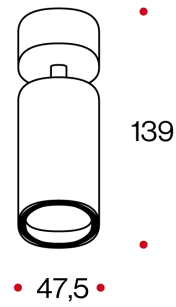

MINITU

Mini proiettore orientabile da binario o con base per parete/soffitto, completo di modulo LED IOB. Orientabile sul piano orizzontale 350° e sul piano verticale 90°. Corpo in alluminio verniciato. Riflettore brillantato con puro alluminio 99,9%, disponibile con apertura del fascio luminoso 15° - 24° - 36°. Schermo di protezione trasparente.

Mini truck-mounted adjustable projector with multi ignition adapter included, or with base for wall-ceiling, complete with IOB LED module. Adjustable on the horizontal plane 350° and on the vertical plane 90°. Body in painted aluminium. Reflector with 99,9% pure aluminium bright finishing, with light beam opening 15° - 24° - 36°. Transparent protection screen.

0,400 KG 

POWER SUPPLY
220/240V-50/60Hz

ACCESSORI / ACCESSORIES

**Ref. Beam SPOT**

15° Beam

Refl. Beam Medium

24° Beam

**Refl. Beam Large**

36° Beam

CODE	LUMEN NOM			
	LED	W	3000°K	4000°K
57408R WITH ADAPTER FOR TRACK 	COB	8	800	900
57408B WITH BASE 	COB	8	800	900

■ COLOR CODE● **33** - frosted black**• LED COLOR CODE****3000°K**- 85**4000°K**- 85**▲ REFLECTOR CODE****15°** - REFLECTOR BEAM**24°** - REFLECTOR BEAM**36°** - REFLECTOR BEAM