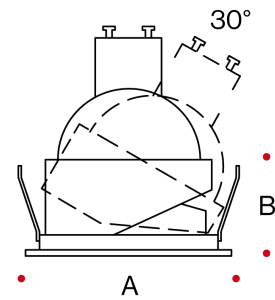

# APUA

30-50GR 

POWER SUPPLY  
220/240V-50/60Hz

Cornice in alluminio pressofuso verniciato,  
riflettore "recessed" in alluminio brillantato 99.9%.  
Attacco lampada GU10

Painted die-cast aluminium ring. Aluminium  
reflector recessed model with 99,9% aluminium  
bright finish  
GU10 lampholder

CODE	LED	LUMEN NOM		DIMENSIONS A-B mm
		HOLE DIMENSIONI	HOLE DIAM.	
17 	GU10	50X30	44	50X30
19 	GU5,3, GU10, TCAC, CL3W-RGB	66X32	59	66X32