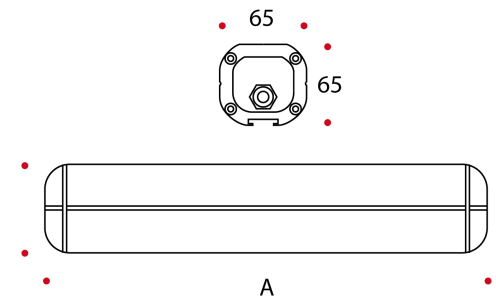

VIAREGGIO

Plafoniera professionale da esterno a LED in pressofusione/estrusione di alluminio verniciata con polveri epossidiche ad alta resistenza alle nebbie saline. Diffusore di protezione trasparente, viterie in acciaio inox. Guarnizioni in silicone. Alimentatore incluso.

Professional led outdoor ceiling, wall washer light in die cast/extrusion of aluminium, epoxy powder painting, high resistance to saline mists. Protective transparent diffuser. Stainless steel screws. Silicone gaskets. Power supply included.

1,4-4 KG

ACCESSORI / ACCESSORIES

93SP

Nr. 2 staffe orientabili per l'installazione della plafoniera Viareggio sia a parete che a soffitto. Verniciato con polveri epossidiche ad alta resistenza alle nebbie saline. Viteria in acciaio inox.

No. 2 adjustable brackets for wall or ceiling installation of Viareggio. Epoxy powder painting, high resistance to saline mists. Stainless steel screws.

93SS

Nr. 2 staffe fisse per l'installazione della plafoniera Viareggio sia a parete che a soffitto. Verniciato con polveri epossidiche ad alta resistenza alle nebbie saline. Viteria in acciaio inox.

No. 2 fixed brackets for wall or ceiling installation of Viareggio. Epoxy powder painting, high resistance to saline mists. Stainless steel screws.

CODE	LUMEN NOM					
	LED	LAMP	W	3000°K	DIMENSIONS A-Bmm	WEIGHT
55083	SSZ5	8	3	1850	440X65X65	1,4 KG
55113	SSZ5	11	3	2500	600X65X65	2,1 KG
55163	SSZ5	16	3	3650	850X65X65	3,0 KG
55223	SSZ5	22	3	5000	1190X65X65	4,0 KG

COLOR CODE

- 10 - frosted alu
- 32 - frosted white
- 33 - frosted black
- 75 - corten

LED COLOR CODE

- 3000°K- 85
- 4000°K- 85

REFLECTOR CODE

- 55°+10°- lens Elliptical beam angle
- 10°- lens beam angle
- 40°- lens beam angle