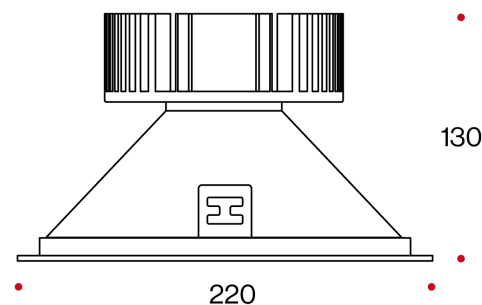

POLO 220

0,8 - 1KG

POWER SUPPLY
220/240V-50/60Hz

Professional recessed downlight with painted die-cast aluminium frame ring.

Aluminium reflector with 99,9% pure aluminium bright finish. Anodized or black painted aluminium heat sink.

Available with innovative IOB LED or with COB LED.

The version with COB LED is proposed with color rendering CRI 85 also in dimmable version and supplied complete with separate power supply.

On request it is possible to have CRI 95 color rendering and LED colors for special applications. Always on request it is possible to supply the downlight with IP54 protection.

Professional recessed downlight with painted die-cast aluminium frame ring.

Aluminium reflector with 99,9% pure aluminium bright finish. Anodized or black painted aluminium heat sink.

Available with innovative IOB LED or with COB LED.

The version with COB LED is proposed with color rendering CRI 85 also in dimmable version and supplied complete with separate power supply.

On request it is possible to have CRI 95 color rendering and LED colors for special applications. Always on request it is possible to supply the downlight with IP54 protection.

CODE	LED	W	LUMEN NOM		HOLE DIMENSIONI	HOLE DIAM.	DIMENSIONS A-B mm
			3000°K	4000°K			
022AC20	IOB 60°	20	2200	2400	130X220	205	130X220
022AC30	IOB 60°	30	3300	3600	130X220	205	130X220
02218	COB 60°	18	2800	2920	130X220	205	130X220
02225	COB 60°	25	3770	3900	130X220	205	130X220
02240	COB 60°	40	5420	5600	130X220	205	130X220
02250	COB 60°	50	7050	7300	130X220	205	130X220

COLOR CODE

● 32 - frosted white

LED COLOR CODE

3000°K- 85

3500°K- 85

4000°K- 85