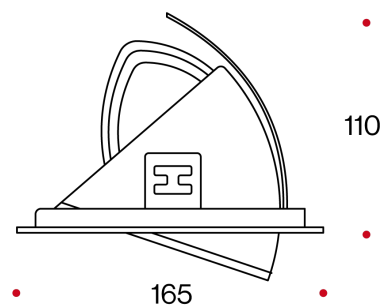

# POLO OR.

700 GR

POWER SUPPLY  
220/240V-50/60Hz

Professional adjustable recessed downlight. Horizontal rotation 356°, vertical movement 60°. Reflector with pure aluminum 99.9% bright finish for maximum light recovery and control. Painted aluminium body. Anodized or black painted aluminium heatsink.