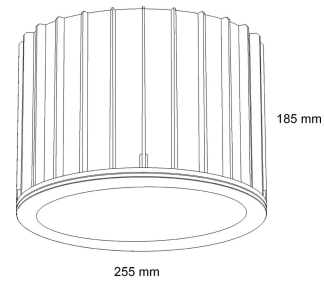

## ROCKET LED

POWER SUPPLY  
220/240V-50/60Hz

Lamp with a modern design of great visual impact. Body in die-cast aluminum painted with epoxy powders, cylindrical in shape with fins for better heat dissipation of the LED source. Polished aluminum reflector, COB driver LED module included, suspension with 3 steel wires 1.5 mt and micro adjustment system.

Lamp with a modern design of great visual impact. Body in die-cast aluminum painted with epoxy powders, cylindrical in shape with fins for better heat dissipation of the LED source. Polished aluminum reflector, COB driver LED module included, suspension with 3 steel wires 1.5 mt and micro adjustment system.