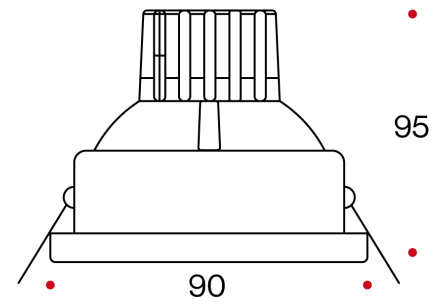

QUADRO MINI

116 GR 

POWER SUPPLY
220/240V-50/60Hz

Faretto ad incasso professionale. Anello e corpo in pressofusione di alluminio.
Schermo protettivo in vetro. Portalamпада in porcellana.

Professional recessed downlight. Frame and body in die-cast aluminium
Glass protective shield. Porcelain lampholder.

CODE	LUMEN NOM		HOLE DIMENSIONS	HOLE DIAM.	DIMENSIONS A-B mm
	LED	LAMP			
89050 	max 50W	GU10	90X90X50	80	90X90X50

COLOR CODE

-  1 - chromed
-  5 - alu mat
-  9 - gold mat
-  10 - frosted alu
-  32 -
-  33 - frosted black