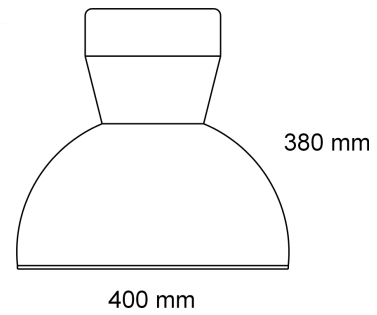

XT.2 LED

POWER SUPPLY
220/240V-50/60Hz

Suspension lamp for industrial application. Lamp body in gray die-cast aluminium. Reflector in sandblasted and anodized aluminium. LED optics and driver included

Suspension lamp for industrial application. Lamp body in gray die-cast aluminium. Reflector in sandblasted and anodized aluminium. LED optics and driver included

CODE	LUMEN NOM			
	LED	LAMP	W	4000°K
RDS-GKH-100W	1	Philips 2835	100	12000
RDS-GKH-150W	1	Philips 2835	150	18000

COLOR CODE

● 32 -

LED COLOR CODE

3000- 85

4000°K- 85