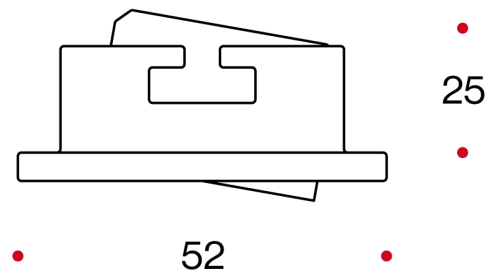

950

30 GR

Micro recessed adjustable turned aluminium LED spotlight. Anodized treatment. 1 LED module complete with lens 10° or 30° included.

Driver must be ordered separately according to requirements.

Micro recessed adjustable turned aluminium LED spotlight. Anodized treatment. 1 LED module complete with lens 10° or 30° included.

Driver must be ordered separately according to requirements.

CODE	LED			LUMEN NOM			
	W	3000°K	4000°K	HOLE DIMENSIONI	HOLE DIAM.	DIMENSIONS A-B mm	
950	SSZ5	2	220	280	52X25	43	52X25

■ COLOR CODE

● 11 - brushed anodized

• LED COLOR CODE

3000°K- 85

4000°K- 85

* REFLECTOR CODE

10°- lens beam angle

30°- lens beam angle