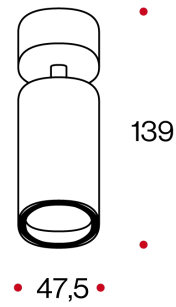

MINITU

Mini truck-mounted adjustable projector with multi ignition adapter included, or with base for wall-ceiling, complete with IOB LED module. Adjustable on the horizontal plane 350° and on the vertical plane 90°. Body in painted aluminium. Reflector with 99,9% pure aluminium bright finishing, with light beam opening 15° .24° - 36°. Transparent protection screen.

0,400 KG 

POWER SUPPLY
220/240V-50/60Hz

ACCESSORI / ACCESSORIES

Ref. Beam SPOT

Refl. Beam Medium**Refl. Beam Large**

CODE	LUMEN NOM			
	LED	W	3000°K	4000°K
57408R WITH ADAPTER FOR TRACK  	COB	8	800	900
57408B WITH BASE  	COB	8	800	900

■ COLOR CODE

● **33** - frosted black

• LED COLOR CODE

3000°K- 85

4000°K- 85

▲ REFLECTOR CODE

15° - REFLECTOR BEAM

24° - REFLECTOR BEAM

36° - REFLECTOR BEAM