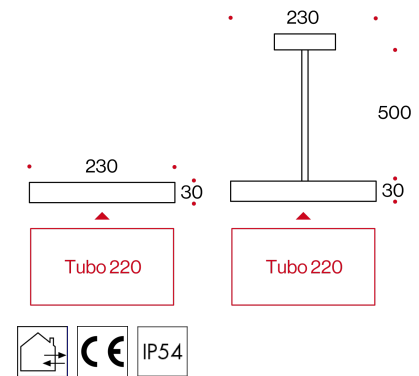

PROTEZIONE TUBO IP

Waterproof degree: IP54. Polycarbonate painted material. Installations: ceiling installation using art. BA4PL, suspended installation using art. BA4SOS

Waterproof degree: IP54. Polycarbonate painted material. Installations: ceiling installation using art. BA4PL, suspended installation using art. BA4SOS

| CODE | LUMEN NOM | | |
|--------|---|-----------------|-------------------|
| | LED | HOLE DIMENSIONI | DIMENSIONS A-B mm |
| BA4PL | ADATTATORE DA SOFFITTO - CEILING ADAPTOR | 30X230 | 30X230 |
| BA4SOS | ADATTATORE A SOSPENSIONE - SUSPENSION ADAPTOR | 500X230 | 500X230 |