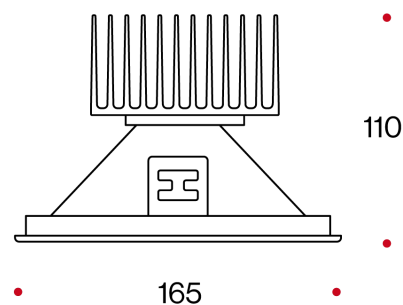

# POLO 165

200 GR 

POWER SUPPLY  
220/240V-50/60Hz

Professional recessed downlight with painted die-cast aluminium frame ring.

Aluminium reflector with 99,9% pure aluminium bright finish. Anodized or black painted aluminium heat sink.

On request it is possible to have CRI 95 color rendering and LED colors for special applications. Always on request it is possible to supply the downlight with IP54 protection.

CODE	LUMEN NOM				HOLE DIMENSIONI	HOLE DIAM.	DIMENSIONS A-B mm
	LED	W	3000°K	4000°K			
017AC15 	IOB 60°	15	1650	1800	110X165	150	110X165
017AC20 	IOB 60°	20	2200	2400	110X165	150	110X165
017AC30 	IOB 60°	30	3300	3600	110X165	150	110X165
01718 	COB 60°	18	2800	2920	110X165	150	110X165
01725 	COB 60°	25	3770	3900	110X165	150	110X165
01740 	COB 60°	40	5420	5600	110X165	150	110X165